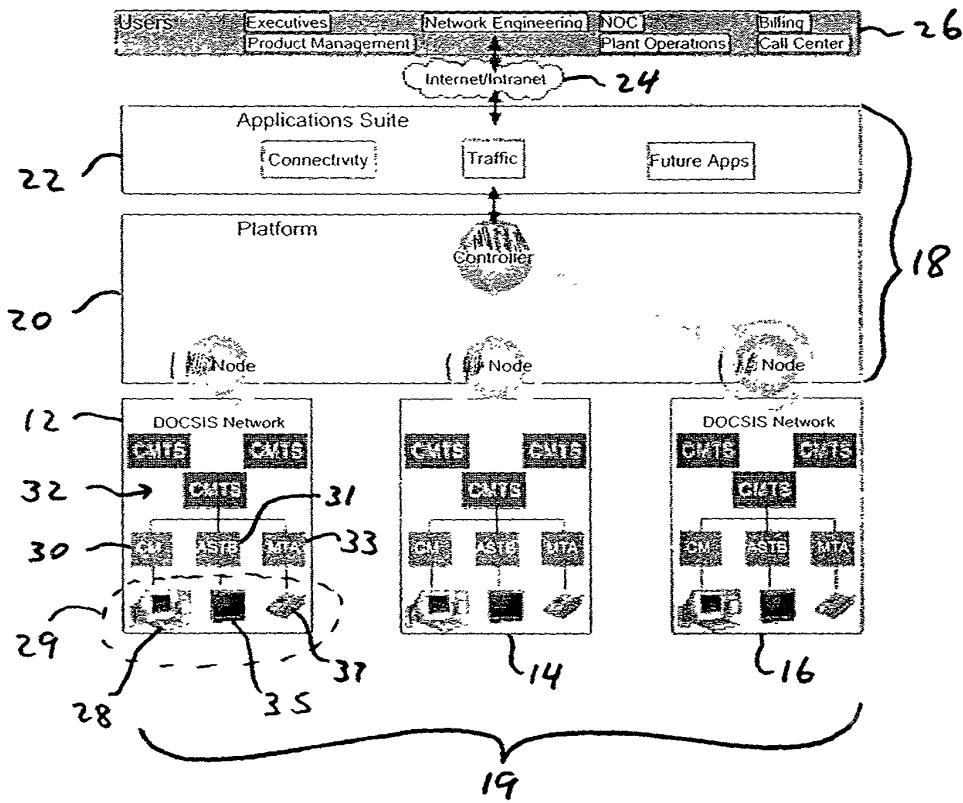

10

2015050503100

FIG. 1

20170319 095556

FIG. 2

50

90 101

FIG. 3

50 →

90

88

FIG. 4

50

92

Microsoft Internet Explorer - STARGUS

Application: Connectivity | Topology | Administration | Help

Current Selection: Connectivity
Location: All

Units: 1628
Time Period: Sep 07, 2001 14:00 to Sep 14, 2001 14:00

Total DOCSIS CMTSs: 10
Total DOCSIS Modems: 18847

Application Summary

Application: Connectivity